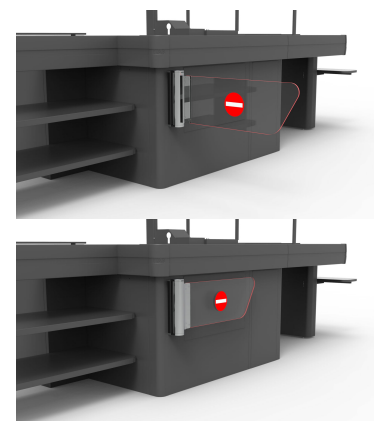

AUTOMATIC CHECKOUT CLOSER

ITAB

- ✓ Can be remotely controlled by the cashier through a switch or by connection to the POS system.
- ✓ Adjustable panic force.
- ✓ 0 to 180 degree operation.
- ✓ Compact design for full integration into checkout.
- ✓ Automatic gate arm reset (after release of the panic function).

TECHNICAL SPECIFICATION

Dimensions HxLxW mm	Varios
Weight kg	7 kg
Certifications	CE/UL
Voltage	115-240VAC 50-60Hz
Operating temperature	0-35° C
Automatic Panic Reset	Yes
Gate Arm options	Yes
LED light	Optional
Opening angle	180 degrees
Synchronized opening	Yes
Panic Alarm	Yes
Communication	Optional
Options	Remote control, overhead sensor, service desk switch, RFID reader
Customisable	Yes
Installation	Indoor
Operating conditions	Indoor