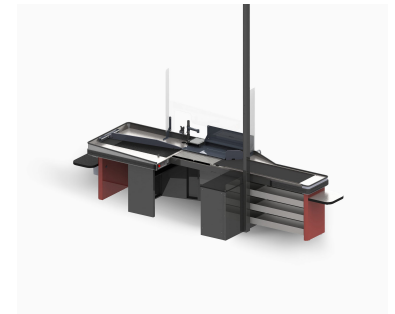

- ✓ Förbättrat varuflöde
- ✓ Kassapersonalens välbefinnande
- ✓ Anpassningsbara tillbehör
- ✓ Effektiv kundservice
- ✓ Förbättrad bekvämlighet

TECHNICAL SPECIFICATION

Dimensions HxLxW mm	Length: 2686 - 4686 mm Width: 1131 mm Height: 962 mm
Certifications	CE
Voltage	220-240VAC 50-60Hz Max 16A in total
Operating temperature	+10 °C to +30 °C
Automatic Panic Reset	yes
Packing area alternatives	belt with divider
Payment options	Cash & Card payment
Ergonomic norms	SFS 3394
Customisable	yes
Installation	Indoor
Scanners	Dimensions prepared for Magellan short and medium
Operating conditions	Ambient humidity: 30-80% Storage humidity: 20-90%
Temperature zones	+10 °C to +30 °C