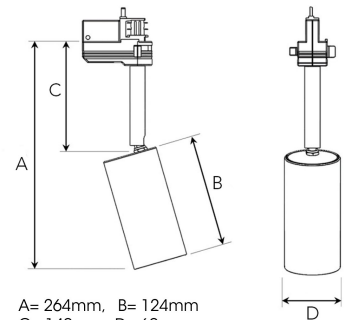

JET MICRO 1200, 930 (BBBL), WIDE FLOOD, BLACK

ITAB

- ✓ Pure and minimalistic/clean design in a small size
- ✓ Four different beam angles for the light distribution
- ✓ Incorporated electronic control gear
- ✓ Highly efficient 'chip on board' LED light source
- ✓ Available in white, black and grey.

TECHNICAL SPECIFICATION

Product Code	310-503-20
Colour	Black
Control	On/off
CRI light colour	930 (BBBL)
Delivered lumen output lm	1150
Driver	Built in
EEL	E
Light distribution	Wide flood
Lightsource	LED COB
Mains input voltage	220-240 V
Measurements A	264
Measurements B	124
Measurements C	140
Measurements D	60
Mounting	Track
Position	360°/90°
Lifetime	L80 B10, 50.000h
Protection	IP 20, class I
Start Time	Instant
System power W	15
Unit	mm
Weight	0,65

A= 264mm, B= 124mm
C= 140mm, D= 60mm

Spot	Medium	Flood	Wide Flood
15°	27°	36°	56°
m	ø	m	ø
1.0	0.26	1.0	0.47
2.0	0.53	2.0	0.95
3.0	0.79	3.0	1.42
1.0	0.65	1.0	1.06
2.0	1.30	2.0	2.12
3.0	1.95	3.0	3.18