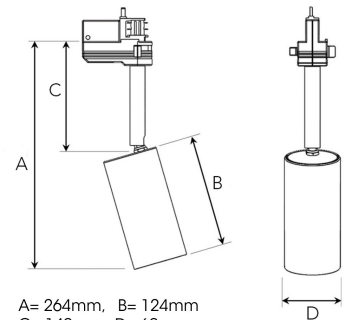

JET MICRO 1200, 930 (BBBL), MEDIUM, BLACK

ITAB

- ✓ Pure and minimalistic/clean design in a small size
- ✓ Four different beam angles for the light distribution
- ✓ Incorporated electronic control gear
- ✓ Highly efficient 'chip on board' LED light source
- ✓ Available in white, black and grey.

TECHNICAL SPECIFICATION

Product Code	310-501-20
Colour	Black
Control	On/off
CRI light colour	930 (BBBL)
Delivered lumen output lm	1150
Driver	Built in
EEL	E
Light distribution	Medium
Lightsource	LED COB
Mains input voltage	220-240 V
Measurements A	264
Measurements B	124
Measurements C	140
Measurements D	60
Mounting	Track
Position	360°/90°
Lifetime	L80 B10, 50.000h
Protection	IP 20, class I
Start Time	Instant
System power W	15
Unit	mm
Weight	0,65

A= 264mm, B= 124mm
C= 140mm, D= 60mm

Spot	Medium	Flood	Wide Flood
15°	27°	36°	56°
m	ø	m	ø
1.0	0.26	1.0	0.47
2.0	0.53	2.0	0.95
3.0	0.79	3.0	1.42
1.0	0.65	1.0	1.06
2.0	1.30	2.0	2.12
3.0	1.95	3.0	3.18