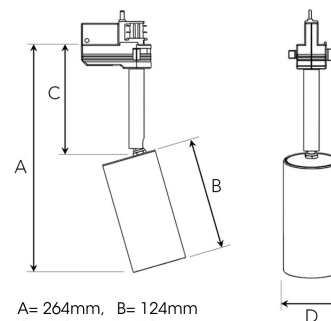

# JET MICRO 1200, 930 (BBBL), FLOOD, GREY

ITAB

- ✓ Pure and minimalistic/clean design in a small size
- ✓ Four different beam angles for the light distribution
- ✓ Incorporated electronic control gear
- ✓ Highly efficient 'chip on board' LED light source
- ✓ Available in white, black and grey.

## TECHNICAL SPECIFICATION

Product Code	310-502-30
Colour	Grey
Control	On/off
CRI light colour	930 (BBBL)
Delivered lumen output lm	1150
Driver	Built in
EEL	E
Light distribution	Flood
Lightsource	LED COB
Mains input voltage	220-240 V
Measurements A	264
Measurements B	124
Measurements C	140
Measurements D	60
Mounting	Track
Position	360°/90°
Lifetime	L80 B10, 50.000h
Protection	IP 20, class I
Start Time	Instant
System power W	15
Unit	mm
Weight	0,65

A= 264mm, B= 124mm  
C= 140mm, D= 60mm

Spot	Medium	Flood	Wide Flood
15°	27°	36°	56°
m	ø	m	ø
1.0	0.26	1.0	0.47
2.0	0.53	2.0	0.95
3.0	0.79	3.0	1.42
1.0	0.65	1.0	1.06
2.0	1.30	2.0	2.12
3.0	1.95	3.0	3.18