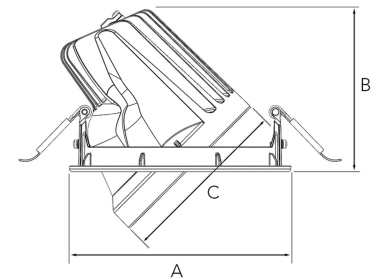

TECHNICAL SPECIFICATION

Product Code	295-543-30
Colour	Grey
Control	On/off
CRI light colour	930 (BBBL)
Delivered lumen output lm	3850
Driver	Stand alone, included
EEL	E
Light distribution	Wide flood
Lightsource	LED COB
Mains input voltage	220-240 V
Measurements A	158
Measurements B	122
Measurements C	121.5
Mounting	Recessed
Position	360°/45°
Lifetime	L80 B10, 50.000h
Protection	IP 20, class III
Sawing instructions diameter	150
Start Time	Instant
System power W	35
Unit	mm
Weight	0,83

A= 158mm B= 122mm C= 121,5mm

Spot	14°		Medium		26°		Flood		37°		Wide Flood		55°	
m	ø		m	ø	m	ø	m	ø	m	ø	m	ø	m	ø
1.0	0.24		1.0	0.47	1.0	0.68	1.0	1.05	1.0	1.05	1.0	1.05	1.0	1.05
2.0	0.48		2.0	0.94	2.0	1.35	2.0	2.10	2.0	2.10	2.0	2.10	2.0	2.10
3.0	0.72		3.0	1.41	3.0	2.03	3.0	3.15	3.0	3.15	3.0	3.15	3.0	3.15

150mm