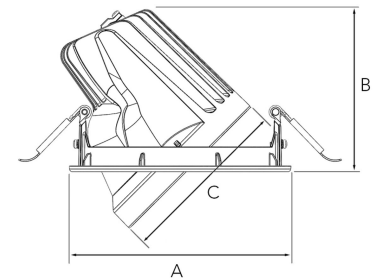

MOON 4000, 930 (BBBL), WIDE FLOOD, BLACK

- ✓ Discreet and clean-looking ceiling
- ✓ Available in various sizes and lumen packages
- ✓ Tool-free installation
- ✓ Available in white, black and grey
- ✓ Tiltable and rotating

TECHNICAL SPECIFICATION

Product Code	295-543-20
Colour	Black
Control	On/off
CRI light colour	930 (BBBL)
Delivered lumen output lm	3850
Driver	Stand alone, included
EEL	E
Light distribution	Wide flood
Lightsource	LED COB
Mains input voltage	220-240 V
Measurements A	158
Measurements B	122
Measurements C	121.5
Mounting	Recessed
Position	360°/45°
Lifetime	L80 B10, 50.000h
Protection	IP 20, class III
Sawing instructions diameter	150
Start Time	Instant
System power W	35
Unit	mm
Weight	0,83

A= 158mm B= 122mm C= 121,5mm

Spot	14°	Medium	26°	Flood	37°	Wide Flood	55°
m	ø	m	ø	m	ø	m	ø
1.0	0.24	1.0	0.47	1.0	0.68	1.0	1.05
2.0	0.48	2.0	0.94	2.0	1.35	2.0	2.10
3.0	0.72	3.0	1.41	3.0	2.03	3.0	3.15

150mm