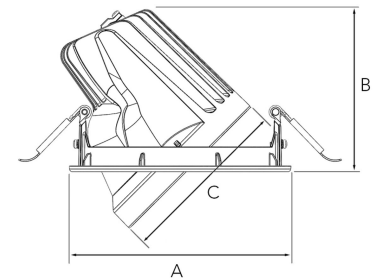

# MOON 4000, 930 (BBBL), WIDE FLOOD, WHITE

- ✓ Discreet and clean-looking ceiling
- ✓ Available in various sizes and lumen packages
- ✓ Tool-free installation
- ✓ Available in white, black and grey
- ✓ Tiltable and rotating

## TECHNICAL SPECIFICATION

Product Code	295-543-10
Colour	White
Control	On/off
CRI light colour	930 (BBBL)
Delivered lumen output lm	3850
Driver	Stand alone, included
EEL	E
Light distribution	Wide flood
Lightsource	LED COB
Mains input voltage	220-240 V
Measurements A	158
Measurements B	122
Measurements C	121.5
Mounting	Recessed
Position	360°/45°
Lifetime	L80 B10, 50.000h
Protection	IP 20, class III
Sawing instructions diameter	150
Start Time	Instant
System power W	35
Unit	mm
Weight	0,83

A= 158mm B= 122mm C= 121,5mm

Spot	14°		Medium		26°		Flood		37°		Wide Flood		55°	
m	ø		m	ø	m	ø	m	ø	m	ø	m	ø	m	ø
1.0	0.24		1.0	0.47	1.0	0.68	1.0	1.05	1.0	1.05	1.0	1.05	1.0	1.05
2.0	0.48		2.0	0.94	2.0	1.35	2.0	2.10	2.0	2.10	2.0	2.10	2.0	2.10
3.0	0.72		3.0	1.41	3.0	2.03	3.0	3.15	3.0	3.15	3.0	3.15	3.0	3.15

150mm