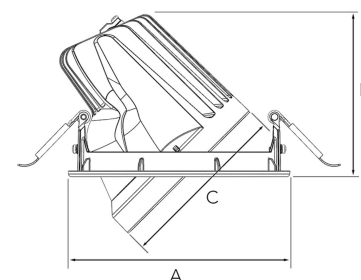

MOON 3000, 930 (BBBL), WIDE FLOOD, GREY

ITAB

- ✓ Discreet and clean-looking ceiling
- ✓ Available in various sizes and lumen packages
- ✓ Tool-free installation
- ✓ Available in white, black and grey
- ✓ Tiltable and rotating

TECHNICAL SPECIFICATION

Product Code	295-503-30
Colour	Grey
Control	On/off
CRI light colour	930 (BBBL)
Delivered lumen output lm	2700
Driver	Stand alone, included
EEL	E
Light distribution	Wide flood
Lightsource	LED COB
Mains input voltage	220-240 V
Measurements A	158
Measurements B	122
Measurements C	121.5
Mounting	Recessed
Position	360°/45°
Lifetime	L80 B10, 50.000h
Protection	IP 20, class III
Sawing instructions diameter	150
Start Time	Instant
System power W	22
Unit	mm
Weight	0,83

A= 158mm B= 122mm C= 121,5mm

Spot	14°		26°		37°		55°	
	m	ø	m	ø	m	ø	m	ø
1.0	0.24	0.47	0.68	1.05	1.35	2.10	3.15	
2.0	0.48	0.94	1.35	2.10	3.15	4.72	7.05	
3.0	0.72	1.41	2.03	3.15	4.72	7.05	10.58	

150mm