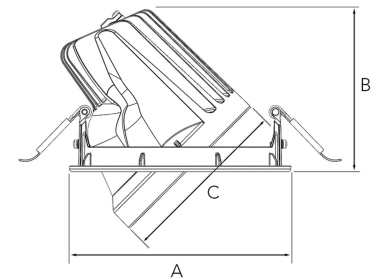

MOON 3000, 930 (BBBL), WIDE FLOOD, WHITE

- ✓ Discreet and clean-looking ceiling
- ✓ Available in various sizes and lumen packages
- ✓ Tool-free installation
- ✓ Available in white, black and grey
- ✓ Tiltable and rotating

TECHNICAL SPECIFICATION

| | |
|------------------------------|-----------------------|
| Product Code | 295-503-10 |
| Colour | White |
| Control | On/off |
| CRI light colour | 930 (BBBL) |
| Delivered lumen output lm | 2700 |
| Driver | Stand alone, included |
| EEL | E |
| Light distribution | Wide flood |
| Lightsource | LED COB |
| Mains input voltage | 220-240 V |
| Measurements A | 158 |
| Measurements B | 122 |
| Measurements C | 121.5 |
| Mounting | Recessed |
| Position | 360°/45° |
| Lifetime | L80 B10, 50.000h |
| Protection | IP 20, class III |
| Sawing instructions diameter | 150 |
| Start Time | Instant |
| System power W | 22 |
| Unit | mm |
| Weight | 0,83 |

A= 158mm B= 122mm C= 121,5mm

| Spot | 14° | Medium | 26° | Flood | 37° | Wide Flood | 55° |
|------|------|--------|------|-------|------|------------|------|
| m | ø | m | ø | m | ø | m | ø |
| 1.0 | 0.24 | 1.0 | 0.47 | 1.0 | 0.68 | 1.0 | 1.05 |
| 2.0 | 0.48 | 2.0 | 0.94 | 2.0 | 1.35 | 2.0 | 2.10 |
| 3.0 | 0.72 | 3.0 | 1.41 | 3.0 | 2.03 | 3.0 | 3.15 |

150mm