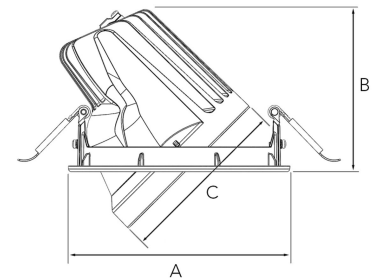

MOON 4000, 930 (BBBL), SPOT, GREY

- ✓ Discreet and clean-looking ceiling
- ✓ Available in various sizes and lumen packages
- ✓ Tool-free installation
- ✓ Available in white, black and grey
- ✓ Tiltable and rotating

TECHNICAL SPECIFICATION

Product Code	295-505-30
Colour	Grey
Control	On/off
CRI light colour	930 (BBBL)
Delivered lumen output lm	3850
Driver	Stand alone, included
EEL	E
Light distribution	Spot
Lightsource	LED COB
Mains input voltage	220-240 V
Measurements A	158
Measurements B	122
Measurements C	121.5
Mounting	Recessed
Position	360°/45°
Lifetime	L80 B10, 50.000h
Protection	IP 20, class III
Sawing instructions diameter	150
Start Time	Instant
System power W	35
Unit	mm
Weight	0,83

A= 158mm B= 122mm C= 121,5mm

Spot	14°	Medium	26°	Flood	37°	Wide Flood	55°
m	ø	m	ø	m	ø	m	ø
1.0	0.24	1.0	0.47	1.0	0.68	1.0	1.05
2.0	0.48	2.0	0.94	2.0	1.35	2.0	2.10
3.0	0.72	3.0	1.41	3.0	2.03	3.0	3.15

150mm