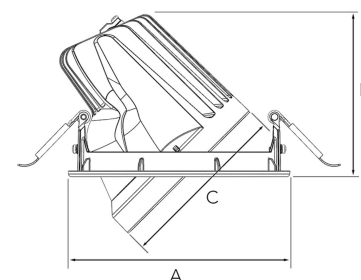

MOON 4000, 930 (BBBL), SPOT, WHITE

ITAB

- ✓ Discreet and clean-looking ceiling
- ✓ Available in various sizes and lumen packages
- ✓ Tool-free installation
- ✓ Available in white, black and grey
- ✓ Tiltable and rotating

TECHNICAL SPECIFICATION

Product Code	295-505-10
Colour	White
Control	On/off
CRI light colour	930 (BBBL)
Delivered lumen output lm	3850
Driver	Stand alone, included
EEL	E
Light distribution	Spot
Lightsource	LED COB
Mains input voltage	220-240 V
Measurements A	158
Measurements B	122
Measurements C	121.5
Mounting	Recessed
Position	360°/45°
Lifetime	L80 B10, 50.000h
Protection	IP 20, class III
Sawing instructions diameter	150
Start Time	Instant
System power W	35
Unit	mm
Weight	0,83

A= 158mm B= 122mm C= 121,5mm

Spot	14°	Medium	26°	Flood	37°	Wide Flood	55°
m	ø	m	ø	m	ø	m	ø
1.0	0.24	1.0	0.47	1.0	0.68	1.0	1.05
2.0	0.48	2.0	0.94	2.0	1.35	2.0	2.10
3.0	0.72	3.0	1.41	3.0	2.03	3.0	3.15

150mm