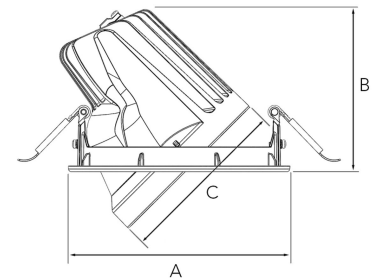

MOON 3000, 930 (BBBL), SPOT, GREY

- ✓ Discreet and clean-looking ceiling
- ✓ Available in various sizes and lumen packages
- ✓ Tool-free installation
- ✓ Available in white, black and grey
- ✓ Tiltable and rotating

TECHNICAL SPECIFICATION

Product Code	295-500-30
Colour	Grey
Control	On/off
CRI light colour	930 (BBBL)
Delivered lumen output lm	2700
Driver	Stand alone, included
EEL	E
Light distribution	Spot
Lightsource	LED COB
Mains input voltage	220-240 V
Measurements A	158
Measurements B	122
Measurements C	121.5
Mounting	Recessed
Position	360°/45°
Lifetime	L80 B10, 50.000h
Protection	IP 20, class III
Sawing instructions diameter	150
Start Time	Instant
System power W	22
Unit	mm
Weight	0,83

A= 158mm B= 122mm C= 121,5mm

Spot	14°	Medium	26°	Flood	37°	Wide Flood	55°
m	ø	m	ø	m	ø	m	ø
1.0	0.24	1.0	0.47	1.0	0.68	1.0	1.05
2.0	0.48	2.0	0.94	2.0	1.35	2.0	2.10
3.0	0.72	3.0	1.41	3.0	2.03	3.0	3.15

150mm