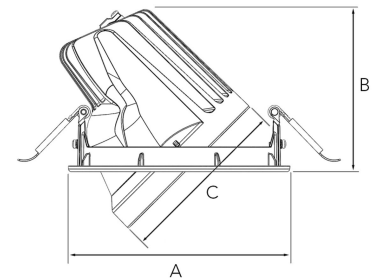

MOON 3000, 930 (BBBL), SPOT, BLACK

- ✓ Discreet and clean-looking ceiling
- ✓ Available in various sizes and lumen packages
- ✓ Tool-free installation
- ✓ Available in white, black and grey
- ✓ Tiltable and rotating

TECHNICAL SPECIFICATION

Product Code	295-500-20
Colour	Black
Control	On/off
CRI light colour	930 (BBBL)
Delivered lumen output lm	2700
Driver	Stand alone, included
EEL	E
Light distribution	Spot
Lightsource	LED COB
Mains input voltage	220-240 V
Measurements A	158
Measurements B	122
Measurements C	121.5
Mounting	Recessed
Position	360°/45°
Lifetime	L80 B10, 50.000h
Protection	IP 20, class III
Sawing instructions diameter	150
Start Time	Instant
System power W	22
Unit	mm
Weight	0,83

A= 158mm B= 122mm C= 121,5mm

Spot	14°	Medium	26°	Flood	37°	Wide Flood	55°
m	ø	m	ø	m	ø	m	ø
1.0	0.24	1.0	0.47	1.0	0.68	1.0	1.05
2.0	0.48	2.0	0.94	2.0	1.35	2.0	2.10
3.0	0.72	3.0	1.41	3.0	2.03	3.0	3.15

150mm