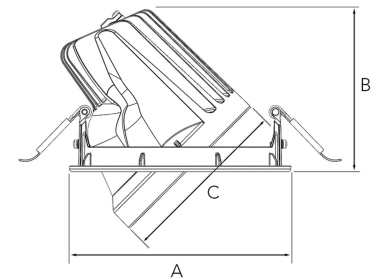

MOON 4000, 930 (BBBL), MEDIUM , BLACK

- ✓ Discreet and clean-looking ceiling
- ✓ Available in various sizes and lumen packages
- ✓ Tool-free installation
- ✓ Available in white, black and grey
- ✓ Tiltable and rotating

TECHNICAL SPECIFICATION

Product Code	295-506-20
Colour	Black
Control	On/off
CRI light colour	930 (BBBL)
Delivered lumen output lm	3850
Driver	Stand alone, included
EEL	E
Light distribution	Medium
Lightsource	LED COB
Mains input voltage	220-240 V
Measurements A	158
Measurements B	122
Measurements C	121.5
Mounting	Recessed
Position	360°/45°
Lifetime	L80 B10, 50.000h
Protection	IP 20, class III
Sawing instructions diameter	150
Start Time	Instant
System power W	35
Unit	mm
Weight	0,83

A= 158mm B= 122mm C= 121,5mm

Spot	14°	Medium	26°	Flood	37°	Wide Flood	55°
m	ø	m	ø	m	ø	m	ø
1.0	0.24	1.0	0.47	1.0	0.68	1.0	1.05
2.0	0.48	2.0	0.94	2.0	1.35	2.0	2.10
3.0	0.72	3.0	1.41	3.0	2.03	3.0	3.15

150mm