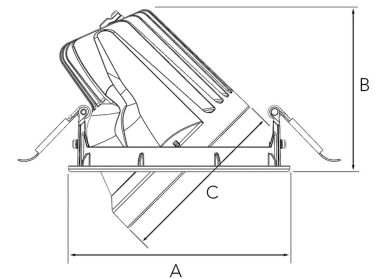

# MOON 3000, 930 (BBBL), MEDIUM , BLACK

- ✓ Discreet and clean-looking ceiling
- ✓ Available in various sizes and lumen packages
- ✓ Tool-free installation
- ✓ Available in white, black and grey
- ✓ Tiltable and rotating

## TECHNICAL SPECIFICATION

Product Code	295-501-20
Colour	Black
Control	On/off
CRI light colour	930 (BBBL)
Delivered lumen output lm	2700
Driver	Stand alone, included
EEL	E
Light distribution	Medium
Lightsource	LED COB
Mains input voltage	220-240 V
Measurements A	158
Measurements B	122
Measurements C	121.5
Mounting	Recessed
Position	360°/45°
Lifetime	L80 B10, 50.000h
Protection	IP 20, class III
Sawing instructions diameter	150
Start Time	Instant
System power W	22
Unit	mm
Weight	0,83

A= 158mm B= 122mm C= 121,5mm

Spot	14°	Medium	26°	Flood	37°	Wide Flood	55°
m	ø	m	ø	m	ø	m	ø
1.0	0.24	1.0	0.47	1.0	0.68	1.0	1.05
2.0	0.48	2.0	0.94	2.0	1.35	2.0	2.10
3.0	0.72	3.0	1.41	3.0	2.03	3.0	3.15

150mm