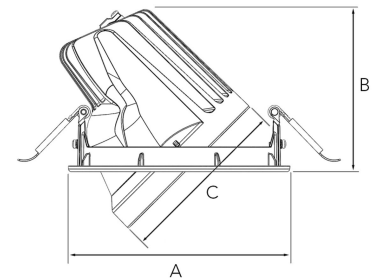

# MOON 4000, 930 (BBBL), FLOOD, GREY

- ✓ Discreet and clean-looking ceiling
- ✓ Available in various sizes and lumen packages
- ✓ Tool-free installation
- ✓ Available in white, black and grey
- ✓ Tiltable and rotating

## TECHNICAL SPECIFICATION

Product Code	295-507-30
Colour	Grey
Control	On/off
CRI light colour	930 (BBBL)
Delivered lumen output lm	3970
Driver	Stand alone, included
EEL	E
Light distribution	Flood
Lightsource	LED COB
Mains input voltage	220-240 V
Measurements A	158
Measurements B	122
Measurements C	121.5
Mounting	Recessed
Position	360°/45°
Lifetime	L80 B10, 50.000h
Protection	IP 20, class III
Sawing instructions diameter	150
Start Time	Instant
System power W	35
Unit	mm
Weight	0,83

A= 158mm B= 122mm C= 121,5mm

Spot	14°	Medium	26°	Flood	37°	Wide Flood	55°
m	ø	m	ø	m	ø	m	ø
1.0	0.24	1.0	0.47	1.0	0.68	1.0	1.05
2.0	0.48	2.0	0.94	2.0	1.35	2.0	2.10
3.0	0.72	3.0	1.41	3.0	2.03	3.0	3.15

150mm