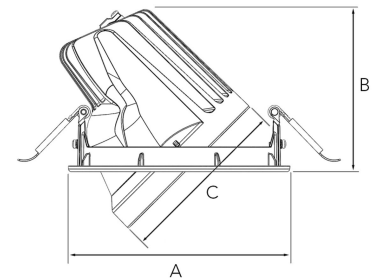

MOON 3000, 930 (BBBL), FLOOD, GREY

- ✓ Discreet and clean-looking ceiling
- ✓ Available in various sizes and lumen packages
- ✓ Tool-free installation
- ✓ Available in white, black and grey
- ✓ Tiltable and rotating

TECHNICAL SPECIFICATION

Product Code	295-502-30
Colour	Grey
Control	On/off
CRI light colour	930 (BBBL)
Delivered lumen output lm	2700
Driver	Stand alone, included
EEL	E
Light distribution	Flood
Lightsource	LED COB
Mains input voltage	220-240 V
Measurements A	158
Measurements B	122
Measurements C	121.5
Mounting	Recessed
Position	360°/45°
Lifetime	L80 B10, 50.000h
Protection	IP 20, class III
Sawing instructions diameter	150
Start Time	Instant
System power W	22
Unit	mm
Weight	0,83

A= 158mm B= 122mm C= 121,5mm

Spot	14°	Medium	26°	Flood	37°	Wide Flood	55°
m	ø	m	ø	m	ø	m	ø
1.0	0.24	1.0	0.47	1.0	0.68	1.0	1.05
2.0	0.48	2.0	0.94	2.0	1.35	2.0	2.10
3.0	0.72	3.0	1.41	3.0	2.03	3.0	3.15

150mm