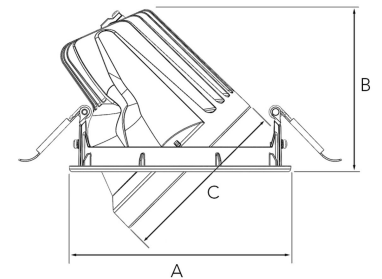

# MOON 3000, 930 (BBBL), FLOOD, WHITE

- ✓ Discreet and clean-looking ceiling
- ✓ Available in various sizes and lumen packages
- ✓ Tool-free installation
- ✓ Available in white, black and grey
- ✓ Tiltable and rotating

## TECHNICAL SPECIFICATION

Product Code	295-502-10
Colour	White
Control	On/off
CRI light colour	930 (BBBL)
Delivered lumen output lm	2700
Driver	Stand alone, included
EEL	E
Light distribution	Flood
Lightsource	LED COB
Mains input voltage	220-240 V
Measurements A	158
Measurements B	122
Measurements C	121.5
Mounting	Recessed
Position	360°/45°
Lifetime	L80 B10, 50.000h
Protection	IP 20, class III
Sawing instructions diameter	150
Start Time	Instant
System power W	22
Unit	mm
Weight	0,83

A= 158mm B= 122mm C= 121,5mm

Spot	14°	Medium	26°	Flood	37°	Wide Flood	55°
m	ø	m	ø	m	ø	m	ø
1.0	0.24	1.0	0.47	1.0	0.68	1.0	1.05
2.0	0.48	2.0	0.94	2.0	1.35	2.0	2.10
3.0	0.72	3.0	1.41	3.0	2.03	3.0	3.15

150mm