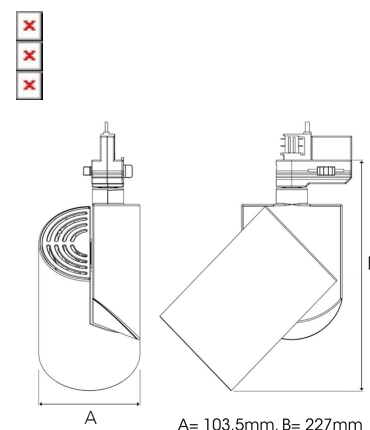

# ZYLINDER 4000, 930 (BBBL), WIDE FLOOD W/ GLASS, GREY

ITAB

- ✓ Pure and minimalistic/clean design
- ✓ Four different beam angles for the light distribution
- ✓ Incorporated electronic control gear
- ✓ Highly efficient 'chip on board' LED light source
- ✓ Available in white, black and grey

## TECHNICAL SPECIFICATION

Product Code	288-513-30
Colour	Grey
Control	On/off
CRI light colour	930 (BBBL)
Delivered lumen output lm	3766
Driver	Built in
EEL	E
Light distribution	Wide flood
Lightsource	LED COB
Mains input voltage	220-240 V
Measurements A	103,5
Measurements B	227
Mounting	Track
Position	360°/90°
Lifetime	L80 B10, 50.000h
Protection	IP 20, class I
Start Time	Instant
System power W	30,1
Unit	mm
Weight	0,91