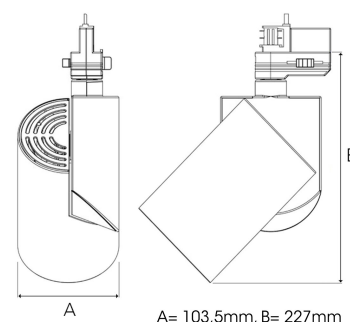

ZYLINDER 4000, 930 (BBBL), WIDE FLOOD W/ GLASS, BLACK

ITAB

- ✓ Pure and minimalistic/clean design
- ✓ Four different beam angles for the light distribution
- ✓ Incorporated electronic control gear
- ✓ Highly efficient 'chip on board' LED light source
- ✓ Available in white, black and grey

TECHNICAL SPECIFICATION

Product Code	288-513-20
Colour	Black
Control	On/off
CRI light colour	930 (BBBL)
Delivered lumen output lm	3780
Driver	Built in
EEL	E
Light distribution	Wide flood
Lightsource	LED COB
Mains input voltage	220-240 V
Measurements A	103,5
Measurements B	227
Mounting	Track
Position	360°/90°
Lifetime	L80 B10, 50.000h
Protection	IP 20, class I
Start Time	Instant
System power W	32,8
Unit	mm
Weight	0,91

Spot		Medium		Flood		Wide Flood	
	14°		27°		38°		56°
m	ø	m	ø	m	ø	m	ø
1.0	0.25	1.0	0.48	1.0	0.69	1.0	1.07
2.0	0.49	2.0	0.95	2.0	1.39	2.0	2.14
3.0	0.74	3.0	1.43	3.0	2.08	3.0	3.22