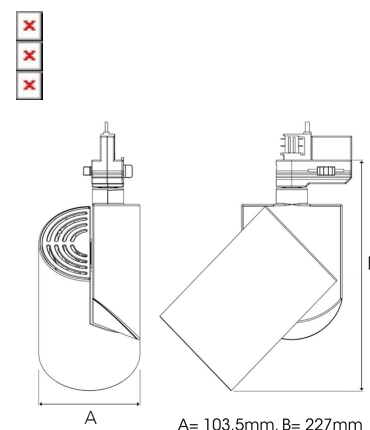

ZYLINDER 3000, 930 (BBBL), WIDE FLOOD W/ GLASS, GREY

ITAB

- ✓ Pure and minimalistic/clean design
- ✓ Four different beam angles for the light distribution
- ✓ Incorporated electronic control gear
- ✓ Highly efficient 'chip on board' LED light source
- ✓ Available in white, black and grey

TECHNICAL SPECIFICATION

Product Code	288-503-30
Colour	Grey
Control	On/off
CRI light colour	930 (BBBL)
Delivered lumen output lm	2841
Driver	Built in
EEL	E
Light distribution	Wide flood
Lightsource	LED COB
Mains input voltage	220-240 V
Measurements A	103,5
Measurements B	227
Mounting	Track
Position	360°/90°
Lifetime	L80 B10, 50.000h
Protection	IP 20, class I
Start Time	Instant
System power W	21,6
Unit	mm
Weight	0,91