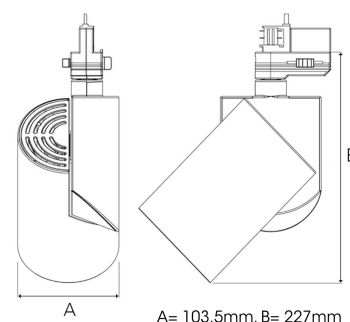

# ZYLINDER 3000, 930 (BBBL), WIDE FLOOD W/ GLASS, BLACK

ITAB

- ✓ Pure and minimalistic/clean design
- ✓ Four different beam angles for the light distribution
- ✓ Incorporated electronic control gear
- ✓ Highly efficient 'chip on board' LED light source
- ✓ Available in white, black and grey

## TECHNICAL SPECIFICATION

Product Code	288-503-20
Colour	Black
Control	On/off
CRI light colour	930 (BBBL)
Delivered lumen output lm	2560
Driver	Built in
EEL	E
Light distribution	Wide flood
Lightsource	LED COB
Mains input voltage	220-240 V
Measurements A	103,5
Measurements B	227
Mounting	Track
Position	360°/90°
Lifetime	L80 B10, 50.000h
Protection	IP 20, class I
Start Time	Instant
System power W	20,7
Unit	mm
Weight	0,91

Spot		Medium		Flood		Wide Flood	
	14°		27°		38°		56°
m	ø	m	ø	m	ø	m	ø
1.0	0.25	1.0	0.48	1.0	0.69	1.0	1.07
2.0	0.49	2.0	0.95	2.0	1.39	2.0	2.14
3.0	0.74	3.0	1.43	3.0	2.08	3.0	3.22