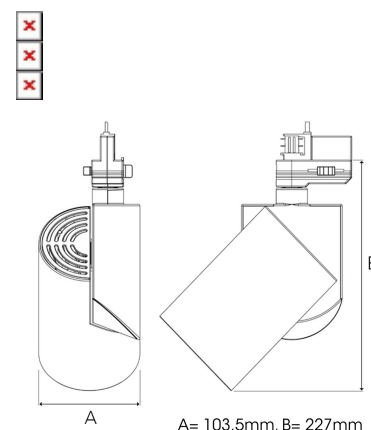

ZYLINDER 4000, 930 (BBBL), MEDIUM W/ GLASS, BLACK

ITAB

- ✓ Pure and minimalistic/clean design
- ✓ Four different beam angles for the light distribution
- ✓ Incorporated electronic control gear
- ✓ Highly efficient 'chip on board' LED light source
- ✓ Available in white, black and grey

Spot	Medium		Flood		Wide Flood		
	14°	27°	38°	56°			
m	o	m	o	m	o	m	o
1.0	0.25	1.0	0.48	1.0	0.69	1.0	1.07
2.0	0.49	2.0	0.95	2.0	1.39	2.0	2.14
3.0	0.74	3.0	1.43	3.0	2.08	3.0	3.22

TECHNICAL SPECIFICATION

Product Code	288-511-20
Colour	Black
Control	On/off
CRI light colour	930 (BBBL)
Delivered lumen output lm	3766
Driver	Built in
EEl	E
Light distribution	Medium
Lightsource	LED COB
Mains input voltage	220-240 V
Measurements A	103,5
Measurements B	227
Mounting	Track
Position	360°/90°
Lifetime	L80 B10, 50.000h
Protection	IP 20, class I
Start Time	Instant
System power W	30,1
Unit	mm
Weight	0,91