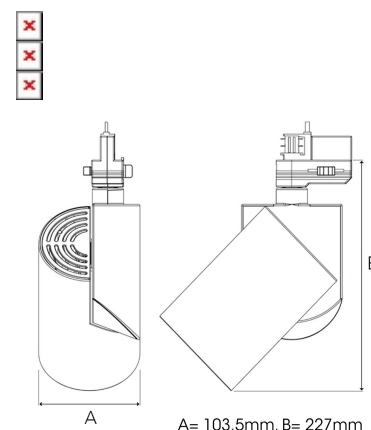

ZYLINDER 4000, 930 (BBBL), MEDIUM W/ GLASS, WHITE

ITAB

- ✓ Pure and minimalistic/clean design
- ✓ Four different beam angles for the light distribution
- ✓ Incorporated electronic control gear
- ✓ Highly efficient 'chip on board' LED light source
- ✓ Available in white, black and grey

TECHNICAL SPECIFICATION

Product Code	288-511-10
Colour	White
Control	On/off
CRI light colour	930 (BBBL)
Delivered lumen output lm	3766
Driver	Built in
EEL	E
Light distribution	Medium
Lightsource	LED COB
Mains input voltage	220-240 V
Measurements A	103,5
Measurements B	227
Mounting	Track
Position	360°/90°
Lifetime	L80 B10, 50.000h
Protection	IP 20, class I
Start Time	Instant
System power W	30,1
Unit	mm
Weight	0,91