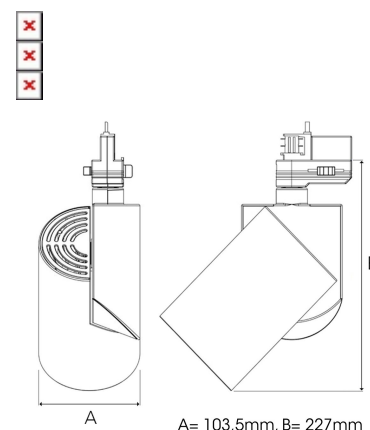

ZYLINDER 3000, 930 (BBBL), MEDIUM W/ GLASS, BLACK

ITAB

- ✓ Pure and minimalistic/clean design
- ✓ Four different beam angles for the light distribution
- ✓ Incorporated electronic control gear
- ✓ Highly efficient 'chip on board' LED light source
- ✓ Available in white, black and grey

TECHNICAL SPECIFICATION

Product Code	288-501-20
Colour	Black
Control	On/off
CRI light colour	930 (BBBL)
Delivered lumen output lm	2841
Driver	Built in
EEL	E
Light distribution	Medium
Lightsource	LED COB
Mains input voltage	220-240 V
Measurements A	103,5
Measurements B	227
Mounting	Track
Position	360°/90°
Lifetime	L80 B10, 50.000h
Protection	IP 20, class I
Start Time	Instant
System power W	21,6
Unit	mm
Weight	0,91