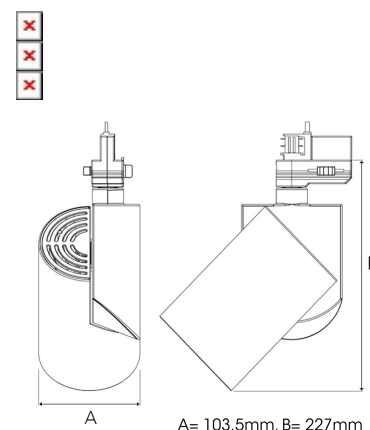

ZYLINDER 3000, 930 (BBBL), MEDIUM W/ GLASS, WHITE

ITAB

- ✓ Pure and minimalistic/clean design
- ✓ Four different beam angles for the light distribution
- ✓ Incorporated electronic control gear
- ✓ Highly efficient 'chip on board' LED light source
- ✓ Available in white, black and grey

TECHNICAL SPECIFICATION

Product Code	288-501-10
Colour	White
Control	On/off
CRI light colour	930 (BBBL)
Delivered lumen output lm	2841
Driver	Built in
EEL	E
Light distribution	Medium
Lightsource	LED COB
Mains input voltage	220-240 V
Measurements A	103,5
Measurements B	227
Mounting	Track
Position	360°/90°
Lifetime	L80 B10, 50.000h
Protection	IP 20, class I
Start Time	Instant
System power W	21,6
Unit	mm
Weight	0,91