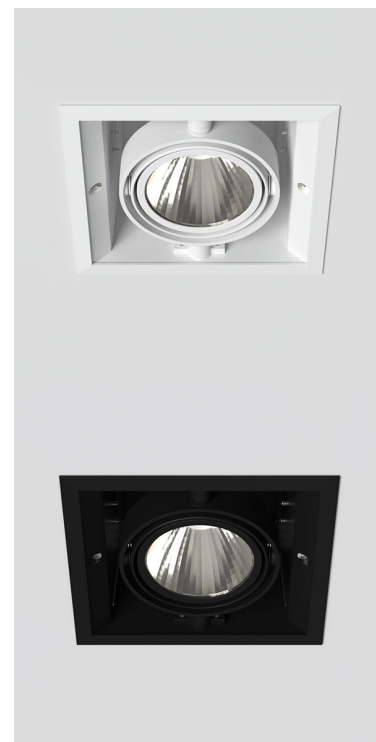

ORION I 1500, 930 (BBBL), SPOT, WHITE

ITAB

- ✓ Moderne og minimalistisk downlight som bevarer et rent uttrykk i himlingen
- ✓ Kan vinkles opptil 30 grader i alle retninger
- ✓ Tilgjengelig i fargene hvit, svart og grå

TECHNICAL SPECIFICATION

Product Code	300-503-10
Colour	White
Control	On/off
CRI light colour	930 (BBBL)
Delivered lumen output lm	1300
Driver	Stand alone, included
EEL	E
Light distribution	Spot
Lightsource	LED COB
Mains input voltage	220-240V
Measurements A	165
Measurements B	158
Measurements C	103
Mounting	Recessed
Position	360°/30°
Lifetime	L80 B10 50.000h
Protection	IP 20, class III
Sawing instructions unit	mm
Sawing instructions x	157
Sawing instructions y	150
Start Time	Instant
System power W	9,4
Unit	mm
Weight	0,9