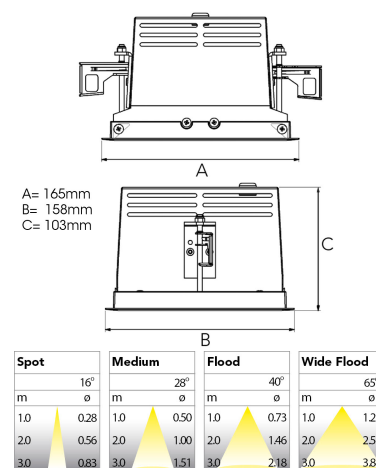

ORION I 1500, 930 (BBBL), SPOT, WHITE

ITAB

- ✓ Moderne og minimalistisk downlight som bevarer et rent uttrykk i himlingen
- ✓ Kan vinkles opptil 30 grader i alle retninger
- ✓ Tilgjengelig i fargene hvit, svart og grå

TECHNICAL SPECIFICATION

Product Code	300-503-10
Colour	White
Control	On/off
CRI light colour	930 (BBBL)
Delivered lumen output lm	1300
Driver	Stand alone, included
EEL	E
Light distribution	Spot
Lightsource	LED COB
Mains input voltage	220-240V
Measurements A	165
Measurements B	158
Measurements C	103
Mounting	Recessed
Position	360°/30°
Lifetime	L80 B10 50.000h
Protection	IP 20, class III
Sawing instructions unit	mm
Sawing instructions x	157
Sawing instructions y	150
Start Time	Instant
System power W	9,4
Unit	mm
Weight	0,9

157 x 150mm