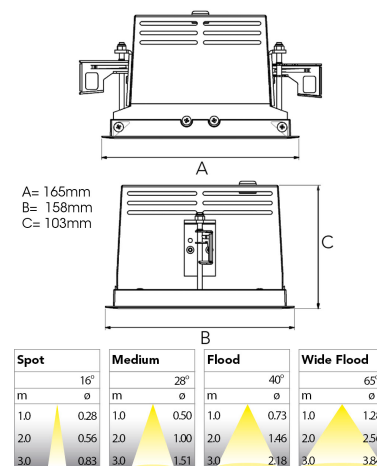

ORION I 1500, 930 (BBBL), FLOOD, GREY

ITAB

- ✓ Moderne og minimalistisk downlight som bevarer et rent uttrykk i himlingen
- ✓ Kan vinkles opptil 30 grader i alle retninger
- ✓ Tilgjengelig i fargene hvit, svart og grå

TECHNICAL SPECIFICATION

Product Code	300-505-30
Colour	Grey
Control	On/off
CRI light colour	930 (BBBL)
Delivered lumen output lm	1400
Driver	Stand alone, included
EEL	E
Light distribution	Flood
Lightsource	LED COB
Mains input voltage	220-240 V
Measurements A	165
Measurements B	158
Measurements C	103
Mounting	Recessed
Position	360°/30°
Lifetime	L80 B10, 50.000h
Protection	IP 20, class III
Sawing instructions x	157
Sawing instructions y	150
Start Time	Instant
System power W	12
Unit	mm
Weight	0,9

157 x 150mm