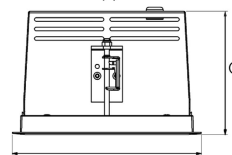

ORION I 1500, 930 (BBBL), FLOOD, WHITE

ITAB

- ✓ Moderne og minimalistisk downlight som bevarer et rent uttrykk i himlingen
- ✓ Kan vinkles opptil 30 grader i alle retninger
- ✓ Tilgjengelig i fargene hvit, svart og grå

TECHNICAL SPECIFICATION

Product Code	300-505-10
Colour	White
Control	On/off
CRI light colour	930 (BBBL)
Delivered lumen output lm	1400
Driver	Stand alone, included
EEL	E
Light distribution	Flood
Lightsource	LED COB
Mains input voltage	220-240 V
Measurements A	165
Measurements B	158
Measurements C	103
Mounting	Recessed
Position	360°/30°
Lifetime	L80 B10, 50.000h
Protection	IP 20, class III
Sawing instructions x	157
Sawing instructions y	150
Start Time	Instant
System power W	12
Unit	mm
Weight	0,9

A= 165mm
B= 158mm
C= 103mm

Spot	Medium		Flood		Wide Flood	
	16°	28°	40°	65°		
m	0	0	0	0	0	0
1.0	0.28	0.50	0.73	1.28		
2.0	0.56	1.00	1.46	2.56		
3.0	0.83	1.51	2.18	3.84		

157 x 150mm