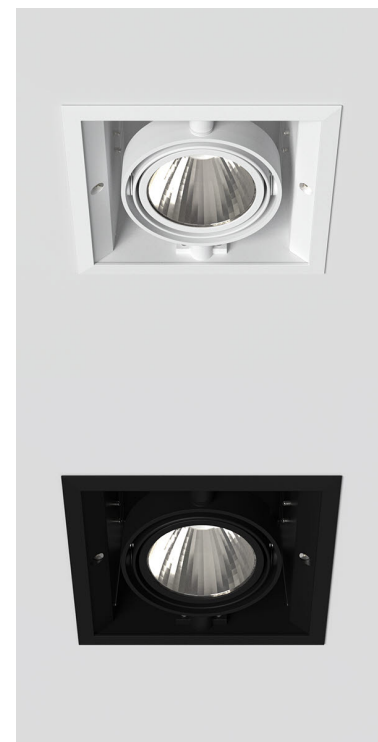

ORION I 1500, 930 (BBBL), SPOT, GREY

ITAB

- ✓ Techo discreto y de aspecto limpio
- ✓ La luz gira hasta 30° en cualquier dirección
- ✓ Disponible en blanco, negro y gris

TECHNICAL SPECIFICATION

Product Code	300-503-30
Colour	Grey
Control	On/off
CRI light colour	930 (BBBL)
Delivered lumen output lm	1380
Driver	Stand alone, included
EEL	E
Light distribution	Spot
Lightsource	LED COB
Mains input voltage	220-240 V
Measurements A	165
Measurements B	158
Measurements C	103
Mounting	Recessed
Position	360°/30°
Lifetime	L80 B10, 50.000h
Protection	IP 20, class III
Sawing instructions x	157
Sawing instructions y	150
Start Time	Instant
System power W	12,2
Unit	mm
Weight	0,9

157 x 150mm