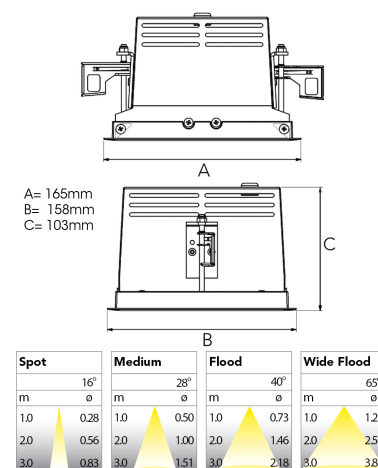

ORION I 1500, 930 (BBBL), SPOT, GREY

ITAB

- ✓ Techo discreto y de aspecto limpio
- ✓ La luz gira hasta 30° en cualquier dirección
- ✓ Disponible en blanco, negro y gris

TECHNICAL SPECIFICATION

Product Code	300-503-30
Colour	Grey
Control	On/off
CRI light colour	930 (BBBL)
Delivered lumen output lm	1380
Driver	Stand alone, included
EEL	E
Light distribution	Spot
Lightsource	LED COB
Mains input voltage	220-240 V
Measurements A	165
Measurements B	158
Measurements C	103
Mounting	Recessed
Position	360°/30°
Lifetime	L80 B10, 50.000h
Protection	IP 20, class III
Sawing instructions x	157
Sawing instructions y	150
Start Time	Instant
System power W	12,2
Unit	mm
Weight	0,9

157 x 150mm