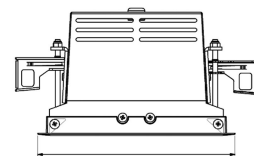

# ORION I 1500, 930, SPOT, LRF, WHITE

ITAB

- ✓ Techo discreto y de aspecto limpio
- ✓ La luz gira hasta 30° en cualquier dirección
- ✓ Disponible en blanco, negro y gris

## TECHNICAL SPECIFICATION

Product Code	300-503-10
Colour	White
Control	On/off
CRI light colour	930 (BBBL)
Delivered lumen output lm	1380
Driver	Stand alone, included
EEL	E
Light distribution	Spot
Lightsource	LED COB
Mains input voltage	220-240V
Measurements A	165
Measurements B	158
Measurements C	103
Mounting	Recessed
Position	360°/30°
Lifetime	L80 B10 50.000h
Protection	IP 20, class III
Sawing instructions unit	mm
Sawing instructions x	157
Sawing instructions y	150
Start Time	Instant
System power W	12,2
Unit	mm
Weight	0,9

A= 165mm  
B= 158mm  
C= 103mm

Spot	Medium		Flood		Wide Flood	
	16°	28°	40°	65°		
m	0	0	0	0	0	0
1.0	0.28	0.50	0.73	1.28		
2.0	0.56	1.00	1.46	2.56		
3.0	0.83	1.51	2.18	3.84		

157 x 150mm