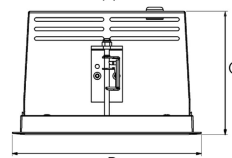

# ORION I 1500, 930, SPOT, LRF, WHITE

ITAB

- ✓ Techo discreto y de aspecto limpio
- ✓ La luz gira hasta 30° en cualquier dirección
- ✓ Disponible en blanco, negro y gris

## TECHNICAL SPECIFICATION

Product Code	300-503-10
Colour	White
Control	On/off
CRI light colour	930 (BBBL)
Delivered lumen output lm	1380
Driver	Stand alone, included
EEL	E
Light distribution	Spot
Lightsource	LED COB
Mains input voltage	220-240V
Measurements A	165
Measurements B	158
Measurements C	103
Mounting	Recessed
Position	360°/30°
Lifetime	L80 B10 50.000h
Protection	IP 20, class III
Sawing instructions unit	mm
Sawing instructions x	157
Sawing instructions y	150
Start Time	Instant
System power W	12,2
Unit	mm
Weight	0,9

A= 165mm  
B= 158mm  
C= 103mm

Spot	Medium		Flood		Wide Flood	
	16°	28°	40°	65°		
m	0	0	0	0	0	0
1.0	0.28	0.50	0.73	1.28		
2.0	0.56	1.00	1.46	2.56		
3.0	0.83	1.51	2.18	3.84		

157 x 150mm