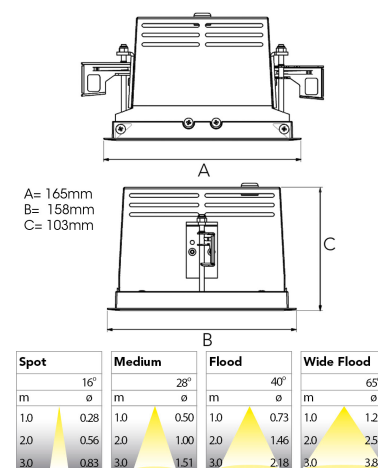

# ORION I 1500, 930 (BBBL), MEDIUM, GREY

ITAB

- ✓ Techo discreto y de aspecto limpio
- ✓ La luz gira hasta 30° en cualquier dirección
- ✓ Disponible en blanco, negro y gris

## TECHNICAL SPECIFICATION

|                           |                       |
|---------------------------|-----------------------|
| Product Code              | 300-504-30            |
| Colour                    | Grey                  |
| Control                   | On/off                |
| CRI light colour          | 930 (BBBL)            |
| Delivered lumen output lm | 1380                  |
| Driver                    | Stand alone, included |
| EEL                       | E                     |
| Light distribution        | Medium                |
| Lightsource               | LED COB               |
| Mains input voltage       | 220-240 V             |
| Measurements A            | 165                   |
| Measurements B            | 158                   |
| Measurements C            | 103                   |
| Mounting                  | Recessed              |
| Position                  | 360°/30°              |
| Lifetime                  | L80 B10, 50.000h      |
| Protection                | IP 20, class III      |
| Sawing instructions x     | 157                   |
| Sawing instructions y     | 150                   |
| Start Time                | Instant               |
| System power W            | 12,2                  |
| Unit                      | mm                    |
| Weight                    | 0,9                   |

157 x 150mm