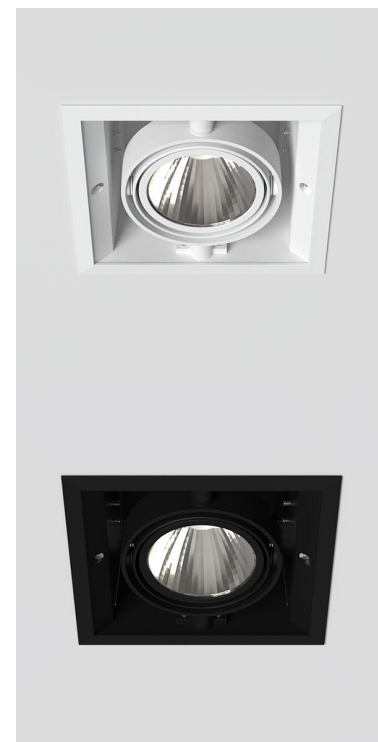

# ORION I 1500, 930 (BBBL), MEDIUM, GREY

ITAB

- ✓ Techo discreto y de aspecto limpio
- ✓ La luz gira hasta 30° en cualquier dirección
- ✓ Disponible en blanco, negro y gris

## TECHNICAL SPECIFICATION

|                           |                       |
|---------------------------|-----------------------|
| Product Code              | 300-504-30            |
| Colour                    | Grey                  |
| Control                   | On/off                |
| CRI light colour          | 930 (BBBL)            |
| Delivered lumen output lm | 1380                  |
| Driver                    | Stand alone, included |
| EEL                       | E                     |
| Light distribution        | Medium                |
| Lightsource               | LED COB               |
| Mains input voltage       | 220-240 V             |
| Measurements A            | 165                   |
| Measurements B            | 158                   |
| Measurements C            | 103                   |
| Mounting                  | Recessed              |
| Position                  | 360°/30°              |
| Lifetime                  | L80 B10, 50.000h      |
| Protection                | IP 20, class III      |
| Sawing instructions x     | 157                   |
| Sawing instructions y     | 150                   |
| Start Time                | Instant               |
| System power W            | 12,2                  |
| Unit                      | mm                    |
| Weight                    | 0,9                   |