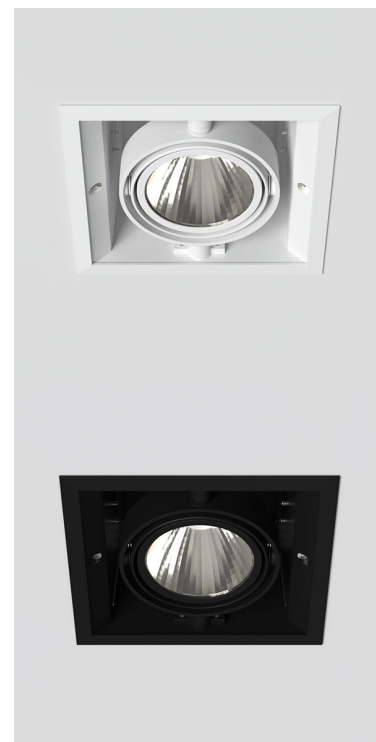

# ORION I 1500, 930 (BBBL), MEDIUM, BLACK

ITAB

- ✓ Techo discreto y de aspecto limpio
- ✓ La luz gira hasta 30° en cualquier dirección
- ✓ Disponible en blanco, negro y gris

## TECHNICAL SPECIFICATION

Product Code	300-504-20
Colour	Black
Control	On/off
CRI light colour	930 (BBBL)
Delivered lumen output lm	1380
Driver	Stand alone, included
EEL	E
Light distribution	Medium
Lightsource	LED COB
Mains input voltage	220-240 V
Measurements A	165
Measurements B	158
Measurements C	103
Mounting	Recessed
Position	360°/30°
Lifetime	L80 B10, 50.000h
Protection	IP 20, class III
Sawing instructions x	157
Sawing instructions y	150
Start Time	Instant
System power W	12,2
Unit	mm
Weight	0,9