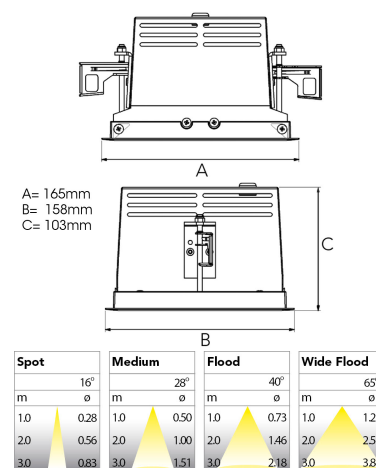

# ORION I 1500, 930 (BBBL), MEDIUM, BLACK

ITAB

- ✓ Techo discreto y de aspecto limpio
- ✓ La luz gira hasta 30° en cualquier dirección
- ✓ Disponible en blanco, negro y gris

## TECHNICAL SPECIFICATION

Product Code	300-504-20
Colour	Black
Control	On/off
CRI light colour	930 (BBBL)
Delivered lumen output lm	1380
Driver	Stand alone, included
EEL	E
Light distribution	Medium
Lightsource	LED COB
Mains input voltage	220-240 V
Measurements A	165
Measurements B	158
Measurements C	103
Mounting	Recessed
Position	360°/30°
Lifetime	L80 B10, 50.000h
Protection	IP 20, class III
Sawing instructions x	157
Sawing instructions y	150
Start Time	Instant
System power W	12,2
Unit	mm
Weight	0,9

157 x 150mm