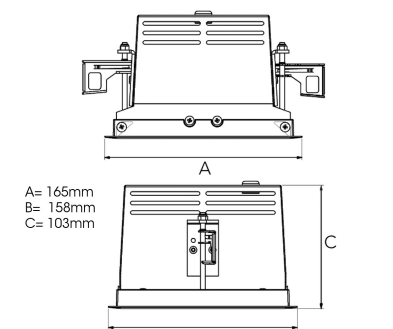

ORION I 1500, 930, MEDIUM, LRF, WHITE

ITAB

- ✓ Techo discreto y de aspecto limpio
- ✓ La luz gira hasta 30° en cualquier dirección
- ✓ Disponible en blanco, negro y gris

TECHNICAL SPECIFICATION

Product Code	300-504-10
Colour	White
Control	On/off
CRI light colour	930 (BBBL)
Delivered lumen output lm	1380
Driver	Stand alone, included
EEL	E
Light distribution	Medium
Lightsource	LED COB
Mains input voltage	220-240V
Measurements A	165
Measurements B	158
Measurements C	103
Mounting	Recessed
Position	360°/30°
Lifetime	L80 B10 50.000h
Protection	IP 20, class III
Sawing instructions unit	mm
Sawing instructions x	157
Sawing instructions y	150
Start Time	Instant
System power W	12,2
Unit	mm
Weight	0,9

A= 165mm
B= 158mm
C= 103mm

Spot	Medium		Flood		Wide Flood	
	16°	28°	40°	65°		
m	0	0	0	0	0	0
1.0	0.28	0.50	0.73	1.28		
2.0	0.56	1.00	1.46	2.56		
3.0	0.83	1.51	2.18	3.84		

157 x 150mm