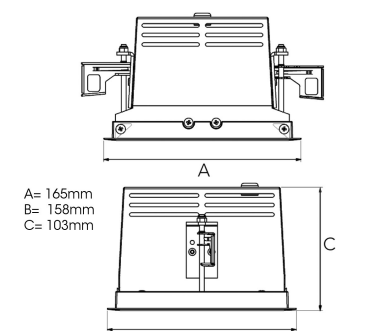

ORION I 1500, 930 (BBBL), FLOOD, GREY

ITAB

- ✓ Techo discreto y de aspecto limpio
- ✓ La luz gira hasta 30° en cualquier dirección
- ✓ Disponible en blanco, negro y gris

TECHNICAL SPECIFICATION

Product Code	300-505-30
Colour	Grey
Control	On/off
CRI light colour	930 (BBBL)
Delivered lumen output lm	1380
Driver	Stand alone, included
EEL	E
Light distribution	Flood
Lightsource	LED COB
Mains input voltage	220-240 V
Measurements A	165
Measurements B	158
Measurements C	103
Mounting	Recessed
Position	360°/30°
Lifetime	L80 B10, 50.000h
Protection	IP 20, class III
Sawing instructions x	157
Sawing instructions y	150
Start Time	Instant
System power W	12,2
Unit	mm
Weight	0,9

A= 165mm
B= 158mm
C= 103mm

Spot	Medium		Flood		Wide Flood		
	16°	28°	40°	65°			
m	o	m	o	m	o	m	o
1.0	0.28	1.0	0.50	1.0	0.73	1.0	1.28
2.0	0.56	2.0	1.00	2.0	1.46	2.0	2.56
3.0	0.83	3.0	1.51	3.0	2.18	3.0	3.84

157 x 150mm