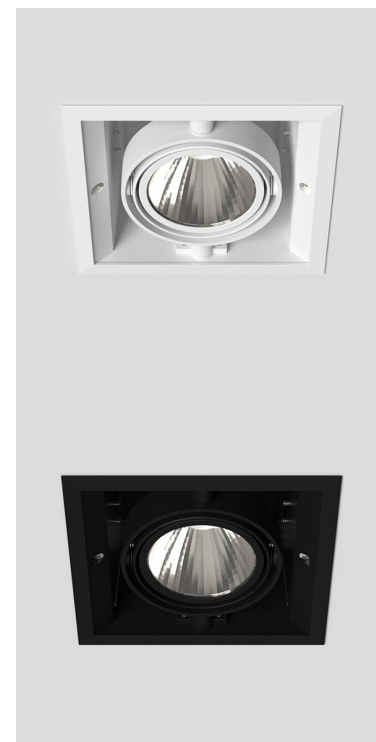

ORION I 1500, 930 (BBBL), FLOOD, GREY

ITAB

- ✓ Techo discreto y de aspecto limpio
- ✓ La luz gira hasta 30° en cualquier dirección
- ✓ Disponible en blanco, negro y gris

TECHNICAL SPECIFICATION

Product Code	300-505-30
Colour	Grey
Control	On/off
CRI light colour	930 (BBBL)
Delivered lumen output lm	1380
Driver	Stand alone, included
EEL	E
Light distribution	Flood
Lightsource	LED COB
Mains input voltage	220-240 V
Measurements A	165
Measurements B	158
Measurements C	103
Mounting	Recessed
Position	360°/30°
Lifetime	L80 B10, 50.000h
Protection	IP 20, class III
Sawing instructions x	157
Sawing instructions y	150
Start Time	Instant
System power W	12,2
Unit	mm
Weight	0,9

A= 165mm
B= 158mm
C= 103mm

Spot	Medium		Flood		Wide Flood		
	16°	28°	40°	65°			
m	o	m	o	m	o	m	o
1.0	0.28	1.0	0.50	1.0	0.73	1.0	1.28
2.0	0.56	2.0	1.00	2.0	1.46	2.0	2.56
3.0	0.83	3.0	1.51	3.0	2.18	3.0	3.84

157 x 150mm