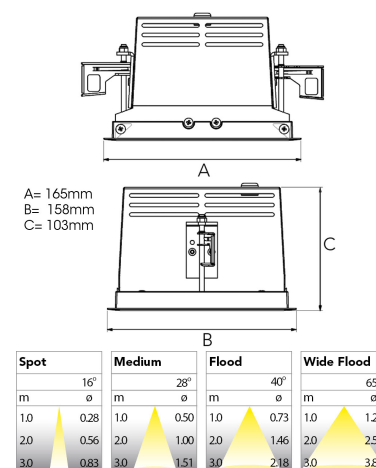

ORION I 1500, 930 (BBBL), FLOOD, BLACK

ITAB

- ✓ Techo discreto y de aspecto limpio
- ✓ La luz gira hasta 30° en cualquier dirección
- ✓ Disponible en blanco, negro y gris

TECHNICAL SPECIFICATION

Product Code	300-505-20
Colour	Black
Control	On/off
CRI light colour	930 (BBBL)
Delivered lumen output lm	1380
Driver	Stand alone, included
EEL	E
Light distribution	Flood
Lightsource	LED COB
Mains input voltage	220-240 V
Measurements A	165
Measurements B	158
Measurements C	103
Mounting	Recessed
Position	360°/30°
Lifetime	L80 B10, 50.000h
Protection	IP 20, class III
Sawing instructions x	157
Sawing instructions y	150
Start Time	Instant
System power W	12,2
Unit	mm
Weight	0,9

157 x 150mm