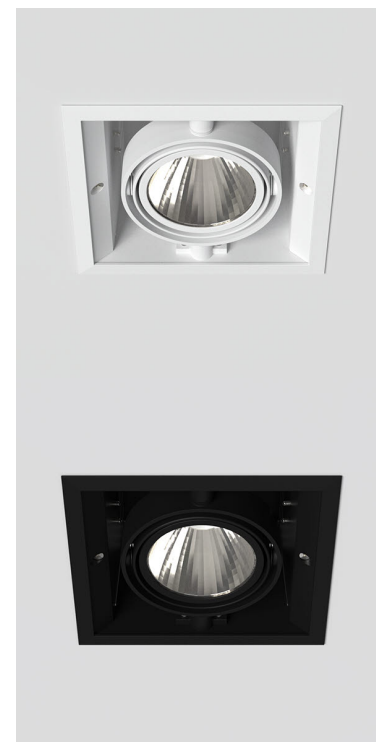

ORION I 1500, 930 (BBBL), FLOOD, BLACK

ITAB

- ✓ Techo discreto y de aspecto limpio
- ✓ La luz gira hasta 30° en cualquier dirección
- ✓ Disponible en blanco, negro y gris

TECHNICAL SPECIFICATION

Product Code	300-505-20
Colour	Black
Control	On/off
CRI light colour	930 (BBBL)
Delivered lumen output lm	1380
Driver	Stand alone, included
EEL	E
Light distribution	Flood
Lightsource	LED COB
Mains input voltage	220-240 V
Measurements A	165
Measurements B	158
Measurements C	103
Mounting	Recessed
Position	360°/30°
Lifetime	L80 B10, 50.000h
Protection	IP 20, class III
Sawing instructions x	157
Sawing instructions y	150
Start Time	Instant
System power W	12,2
Unit	mm
Weight	0,9

157 x 150mm