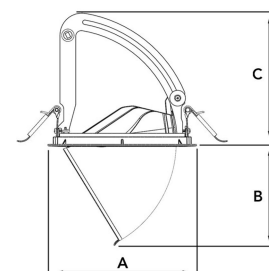

TECHNICAL SPECIFICATION

Product Code	282-541-20
Colour	Black
Control	On/off
CRI light colour	940
Delivered lumen output lm	2800
Driver	Stand alone, included
EEL	E
Light distribution	Medium
Lightsource	LED COB
Mains input voltage	220-240V
Measurements A	170
Measurements B	115,5
Measurements C	150
Mounting	Recessed
Position	360°/60°
Lifetime	L80 B10, 50.000h
Protection	IP 20, class III
Sawing instructions diameter	160
Start Time	Instant
System power W	24,5
Unit	mm
Weight	0,92

A= 170mm, B= 115,5mm, C= 150mm

Spot	14°	Medium	26°	Flood	37°	Wide Flood	55°
m	o	m	o	m	o	m	o
1.0	0.24	1.0	0.47	1.0	0.68	1.0	1.05
2.0	0.48	2.0	0.94	2.0	1.35	2.0	2.10
3.0	0.72	3.0	1.41	3.0	2.03	3.0	3.15

160mm