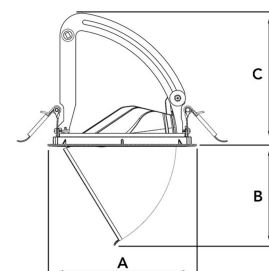

## TECHNICAL SPECIFICATION

Product Code	282-541-10
Colour	White
Control	On/off
CRI light colour	940
Delivered lumen output lm	2800
Driver	Stand alone, included
EEL	E
Light distribution	Medium
Lightsource	LED COB
Mains input voltage	220-240V
Measurements A	170
Measurements B	115,5
Measurements C	150
Mounting	Recessed
Position	360°/60°
Lifetime	L80 B10, 50.000h
Protection	IP 20, class III
Sawing instructions diameter	160
Start Time	Instant
System power W	24,5
Unit	mm
Weight	0,92

A= 170mm, B= 115,5mm, C= 150mm

Spot		Medium		Flood		Wide Flood	
14°		26°		37°		55°	
m	ø	m	ø	m	ø	m	ø
1.0	0.24	1.0	0.47	1.0	0.68	1.0	1.05
2.0	0.48	2.0	0.94	2.0	1.35	2.0	2.10
3.0	0.72	3.0	1.41	3.0	2.03	3.0	3.15

160mm