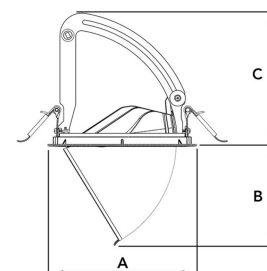

## TECHNICAL SPECIFICATION

Product Code	282-592-30
Colour	Grey
Control	On/off
CRI light colour	940
Delivered lumen output lm	3800
Driver	Stand alone, included
EEL	E
Light distribution	Flood
Lightsource	LED COB
Mains input voltage	220-240V
Measurements A	170
Measurements B	115,5
Measurements C	150
Mounting	Recessed
Position	360°/60°
Lifetime	L80 B10, 50.000h
Protection	IP 20, class III
Sawing instructions diameter	160
Start Time	Instant
System power W	36
Unit	mm
Weight	0,92

A= 170mm, B= 115,5mm, C= 150mm

Spot	14°	Medium	26°	Flood	37°	Wide Flood	55°
m	o	m	o	m	o	m	o
1.0	0.24	1.0	0.47	1.0	0.68	1.0	1.05
2.0	0.48	2.0	0.94	2.0	1.35	2.0	2.10
3.0	0.72	3.0	1.41	3.0	2.03	3.0	3.15

160mm