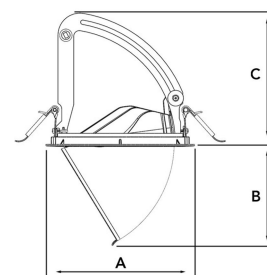

AMBER 4000, 930 (BBBL), WIDE FLOOD W/GLASS, GREY

ITAB

- ✓ Soffitto discreto e pulito
- ✓ Disponibile in varie dimensioni e pacchetti di lumen
- ✓ Disponibile con speciale riflettore ovale per l'esposizione di articoli sensibili alla luce
- ✓ Disponibile in bianco, nero e grigio
- ✓ Retraibile e girevole

TECHNICAL SPECIFICATION

Product Code	282-513-30
Colour	Grey
Control	On/off
CRI light colour	930 (BBBL)
Delivered lumen output lm	3780
Driver	Stand alone, included
EEl	E
Light distribution	Wide flood
Lightsource	LED COB
Mains input voltage	220-240 V
Measurements A	170
Measurements B	115,5
Measurements C	150
Mounting	Recessed
Position	360°/60°
Lifetime	L80 B10, 50.000h
Protection	IP 20, class III
Sawing instructions diameter	160
Start Time	Instant
System power W	32,8
Unit	mm
Weight	0,92

A= 170mm, B= 115,5mm, C= 150mm

Spot	Medium	Flood	Wide Flood
14°	26°	37°	55°
m	m	m	m
1.0	1.0	1.0	1.0
2.0	2.0	2.0	2.0
3.0	3.0	3.0	3.0
0.24	0.47	0.68	1.05
0.48	0.94	1.35	2.10
0.72	1.41	2.03	3.15

160mm