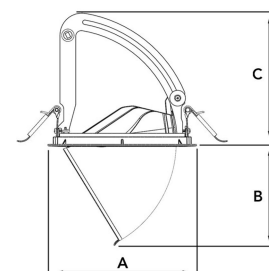

# AMBER 3000, 930 (BBBL), WIDE FLOOD, WHITE

ITAB

- ✓ Soffitto discreto e pulito
- ✓ Disponibile in varie dimensioni e pacchetti di lumen
- ✓ Disponibile con speciale riflettore ovale per l'esposizione di articoli sensibili alla luce
- ✓ Disponibile in bianco, nero e grigio
- ✓ Retraibile e girevole

## TECHNICAL SPECIFICATION

Product Code	282-503-10
Colour	White
Control	On/off
CRI light colour	930 (BBBL)
Delivered lumen output lm	2560
Driver	Stand alone, included
EEL	E
Light distribution	Wide flood
Lightsource	LED COB
Mains input voltage	220-240 V
Measurements A	170
Measurements B	115,5
Measurements C	150
Mounting	Recessed
Position	360°/60°
Lifetime	L80 B10, 50.000h
Protection	IP 20, class III
Sawing instructions diameter	160
Start Time	Instant
System power W	20,7
Unit	mm
Weight	0,92

A= 170mm, B= 115,5mm, C= 150mm

Spot		Medium		Flood		Wide Flood	
14°		26°		37°		55°	
m	ø	m	ø	m	ø	m	ø
1.0	0.24	1.0	0.47	1.0	0.68	1.0	1.05
2.0	0.48	2.0	0.94	2.0	1.35	2.0	2.10
3.0	0.72	3.0	1.41	3.0	2.03	3.0	3.15

160mm