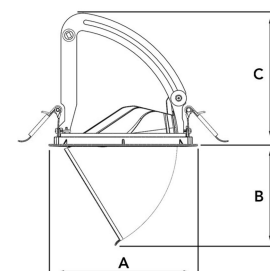

AMBER 5000, 930 (BBBL), SPOT W/GLASS, WHITE

ITAB

- ✓ Soffitto discreto e pulito
- ✓ Disponibile in varie dimensioni e pacchetti di lumen
- ✓ Disponibile con speciale riflettore ovale per l'esposizione di articoli sensibili alla luce
- ✓ Disponibile in bianco, nero e grigio
- ✓ Retraibile e girevole

TECHNICAL SPECIFICATION

Product Code	282-532-10
Colour	White
Control	On/off
CRI light colour	930 (BBBL)
Delivered lumen output lm	4740
Driver	Stand alone, included
EEL	E
Light distribution	Spot
Lightsource	LED COB
Mains input voltage	220-240 V
Measurements A	170
Measurements B	115,5
Measurements C	150
Mounting	Recessed
Position	360°/60°
Lifetime	L80 B10, 50.000h
Protection	IP 20, class III
Sawing instructions diameter	160
Start Time	Instant
System power W	48
Unit	mm
Weight	0,92

A= 170mm, B= 115,5mm, C= 150mm

Spot		Medium		Flood		Wide Flood	
14°		26°		37°		55°	
m	ø	m	ø	m	ø	m	ø
1.0	0.24	1.0	0.47	1.0	0.68	1.0	1.05
2.0	0.48	2.0	0.94	2.0	1.35	2.0	2.10
3.0	0.72	3.0	1.41	3.0	2.03	3.0	3.15

160mm