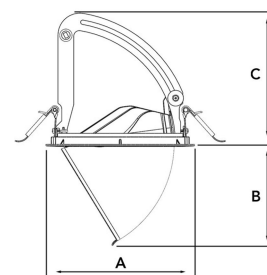

# AMBER 5000, 930 (BBBL), MEDIUM W/GLASS , BLACK

ITAB

- ✓ Soffitto discreto e pulito
- ✓ Disponibile in varie dimensioni e pacchetti di lumen
- ✓ Disponibile con speciale riflettore ovale per l'esposizione di articoli sensibili alla luce
- ✓ Disponibile in bianco, nero e grigio
- ✓ Retraibile e girevole

## TECHNICAL SPECIFICATION

Product Code	282-533-20
Colour	Black
Control	On/off
CRI light colour	930 (BBBL)
Delivered lumen output lm	4740
Driver	Stand alone, included
EEl	E
Light distribution	Medium
Lightsource	LED COB
Mains input voltage	220-240 V
Measurements A	170
Measurements B	115,5
Measurements C	150
Mounting	Recessed
Position	360°/60°
Lifetime	L80 B10, 50.000h
Protection	IP 20, class III
Sawing instructions diameter	160
Start Time	Instant
System power W	48
Unit	mm
Weight	0,92

A= 170mm, B= 115,5mm, C= 150mm

Spot	Medium		Flood		Wide Flood	
	14°	26°	37°	55°		
m	o	m	o	m	o	m
1.0	0.24	1.0	0.47	1.0	0.68	1.0
2.0	0.48	2.0	0.94	2.0	1.35	2.0
3.0	0.72	3.0	1.41	3.0	2.03	3.0

160mm