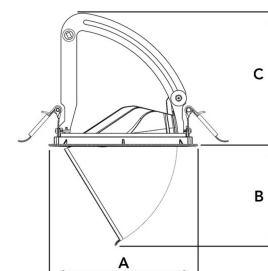

AMBER 4000, 930 (BBBL), FLOOD W/GLASS, GREY

ITAB

- ✓ Soffitto discreto e pulito
- ✓ Disponibile in varie dimensioni e pacchetti di lumen
- ✓ Disponibile con speciale riflettore ovale per l'esposizione di articoli sensibili alla luce
- ✓ Disponibile in bianco, nero e grigio
- ✓ Retraibile e girevole

TECHNICAL SPECIFICATION

Product Code	282-512-30
Colour	Grey
Control	On/off
CRI light colour	930 (BBBL)
Delivered lumen output lm	3780
Driver	Stand alone, included
EEL	E
Light distribution	Flood
Lightsource	LED COB
Mains input voltage	220-240 V
Measurements A	170
Measurements B	115,5
Measurements C	150
Mounting	Recessed
Position	360°/60°
Lifetime	L80 B10, 50.000h
Protection	IP 20, class III
Sawing instructions diameter	160
Start Time	Instant
System power W	32,8
Unit	mm
Weight	0,92

A= 170mm, B= 115,5mm, C= 150mm

Spot	14°	Medium	26°	Flood	37°	Wide Flood	55°
m	o	m	o	m	o	m	o
1.0	0.24	1.0	0.47	1.0	0.68	1.0	1.05
2.0	0.48	2.0	0.94	2.0	1.35	2.0	2.10
3.0	0.72	3.0	1.41	3.0	2.03	3.0	3.15

160mm