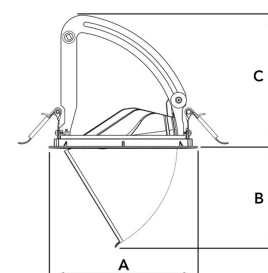

AMBER 3000, 930 (BBBL), FLOOD, GREY

ITAB

- ✓ Soffitto discreto e pulito
- ✓ Disponibile in varie dimensioni e pacchetti di lumen
- ✓ Disponibile con speciale riflettore ovale per l'esposizione di articoli sensibili alla luce
- ✓ Disponibile in bianco, nero e grigio
- ✓ Retraibile e girevole

TECHNICAL SPECIFICATION

Product Code	282-502-30
Colour	Grey
Control	On/off
CRI light colour	930 (BBBL)
Delivered lumen output lm	2560
Driver	Stand alone, included
EEL	E
Light distribution	Flood
Lightsource	LED COB
Mains input voltage	220-240 V
Measurements A	170
Measurements B	115,5
Measurements C	150
Mounting	Recessed
Position	360°/60°
Lifetime	L80 B10, 50.000h
Protection	IP 20, class III
Sawing instructions diameter	160
Start Time	Instant
System power W	20,7
Unit	mm
Weight	0,92

A= 170mm, B= 115,5mm, C= 150mm

Spot		Medium		Flood		Wide Flood	
14°		26°		37°		55°	
m	ø	m	ø	m	ø	m	ø
1.0	0.24	1.0	0.47	1.0	0.68	1.0	1.05
2.0	0.48	2.0	0.94	2.0	1.35	2.0	2.10
3.0	0.72	3.0	1.41	3.0	2.03	3.0	3.15

160mm