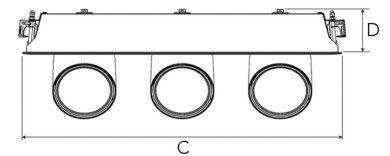

## TECHNICAL SPECIFICATION

Product Code	306-573-20
Colour	Black
Control	On/off
CRI light colour	930 (BBBL)
Delivered lumen output lm	3 x 3766
Driver	Stand alone, included
EEL	E
Light distribution	Wide flood
Lightsource	LED COB
Mains input voltage	220-240 V
Measurements A	202
Measurements B	179
Measurements C	523
Measurements D	70
Mounting	Recessed
Position	360°/60°
Lifetime	L80 B10, 50.000h
Protection	IP 20, class III
Sawing instructions x	177
Sawing instructions y	512
Start Time	Instant
System power W	3 x 30,1
Unit	mm
Weight	2,8

A= 202mm  
B= 179mm  
C= 523mm  
D= 70mm

Spot	Medium	Flood	Wide Flood
14°	27°	38°	56°
m	m	m	m
o	o	o	o
1.0	1.0	1.0	1.0
0.25	0.48	0.69	1.07
2.0	2.0	2.0	2.0
0.49	0.95	1.39	2.14
3.0	3.0	3.0	3.0
0.74	1.43	2.08	3.22

177 x 512mm