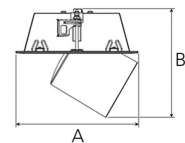

## TECHNICAL SPECIFICATION

Product Code	306-573-20
Colour	Black
Control	On/off
CRI light colour	930 (BBBL)
Delivered lumen output lm	3 x 3766
Driver	Stand alone, included
EEL	E
Light distribution	Wide flood
Lightsource	LED COB
Mains input voltage	220-240 V
Measurements A	202
Measurements B	179
Measurements C	523
Measurements D	70
Mounting	Recessed
Position	360°/60°
Lifetime	L80 B10, 50.000h
Protection	IP 20, class III
Sawing instructions x	177
Sawing instructions y	512
Start Time	Instant
System power W	3 x 30,1
Unit	mm
Weight	2,8

A= 202mm  
B= 179mm  
C= 523mm  
D= 70mm

Spot	Medium	Flood	Wide Flood
14°	27°	38°	56°
m	m	m	m
o	o	o	o
1.0	1.0	1.0	1.0
0.25	0.48	0.69	1.07
2.0	2.0	2.0	2.0
0.49	0.95	1.39	2.14
3.0	3.0	3.0	3.0
0.74	1.43	2.08	3.22

177 x 512mm