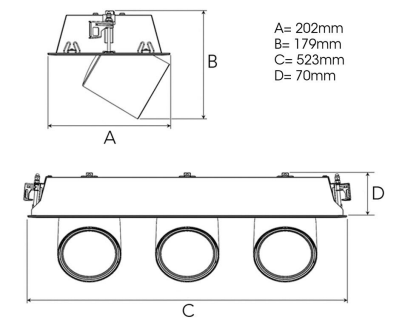

TECHNICAL SPECIFICATION

Product Code	306-573-10
Colour	White
Control	On/off
CRI light colour	930 (BBBL)
Delivered lumen output lm	3 x 3850
Driver	Stand alone, included
EEL	E
Light distribution	Wide flood
Lightsource	LED COB
Mains input voltage	220-240 V
Measurements A	202
Measurements B	179
Measurements C	523
Measurements D	70
Mounting	Recessed
Position	360°/60°
Lifetime	L80 B10, 50.000h
Protection	IP 20, class III
Sawing instructions x	177
Sawing instructions y	512
Start Time	Instant
System power W	3 x 35,3
Unit	mm
Weight	2,8

Spot	Medium	Flood	Wide Flood
14°	27°	38°	56°
m	ø	m	ø
1.0	0.25	1.0	0.48
2.0	0.49	2.0	0.95
3.0	0.74	3.0	1.43
1.0	0.69	1.0	1.07
2.0	1.39	2.0	2.14
3.0	2.08	3.0	3.22

177 x 512mm