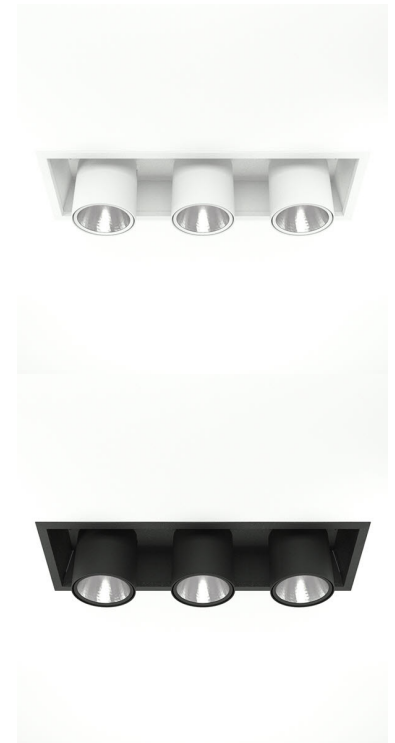

FLEX III 4000, 930 (BBBL), WIDE FLOOD, WHITE

ITAB

- ✓ Moderne og minimalistisk downlight som bevarer et rent uttrykk i himlingen.
- ✓ Tilgjengelig i forskjellige lumenpakker
- ✓ Verktøyfri installasjon
- ✓ Tilgjengelig i fargene hvit, svart og grå
- ✓ Uttrekkbar og roterende

TECHNICAL SPECIFICATION

Product Code	306-573-10
Colour	White
Control	On/off
CRI light colour	930 (BBBL)
Delivered lumen output lm	3 x 3850
Driver	Stand alone, included
EEL	E
Light distribution	Wide flood
Lightsource	LED COB
Mains input voltage	220-240 V
Measurements A	202
Measurements B	179
Measurements C	523
Measurements D	70
Mounting	Recessed
Position	360°/60°
Lifetime	L80 B10, 50.000h
Protection	IP 20, class III
Sawing instructions x	177
Sawing instructions y	512
Start Time	Instant
System power W	3 x 35,3
Unit	mm
Weight	2,8

Spot	Medium	Flood	Wide Flood
14°	27°	38°	56°
m	ø	m	ø
1.0	0.25	1.0	0.48
2.0	0.49	2.0	0.95
3.0	0.74	3.0	1.43
1.0	0.69	1.0	1.07
2.0	1.39	2.0	2.14
3.0	2.08	3.0	3.22

177 x 512mm