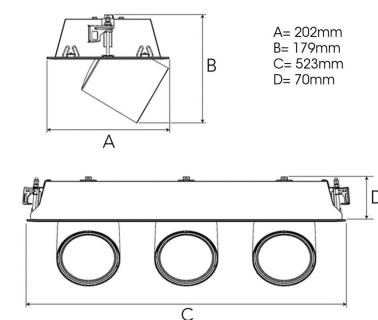

## TECHNICAL SPECIFICATION

Product Code	306-568-30
Colour	Grey
Control	On/off
CRI light colour	930 (BBBL)
Delivered lumen output lm	3 x 2800
Driver	Stand alone, included
EEL	E
Light distribution	Wide flood
Lightsource	LED COB
Mains input voltage	220-240 V
Measurements A	202
Measurements B	179
Measurements C	523
Measurements D	70
Mounting	Recessed
Position	360°/60°
Lifetime	L80 B10, 50.000h
Protection	IP 20, class III
Sawing instructions x	177
Sawing instructions y	512
Start Time	Instant
System power W	3 x 24,3
Unit	mm
Weight	2.8

A= 202mm  
B= 179mm  
C= 523mm  
D= 70mm

Spot	Medium	Flood	Wide Flood
14°	27°	38°	56°
m	ø	m	ø
1.0	0.25	1.0	0.48
2.0	0.49	2.0	0.95
3.0	0.74	3.0	1.43
1.0	0.69	1.0	1.07
2.0	1.39	2.0	2.14
3.0	2.08	3.0	3.22

177 x 512mm