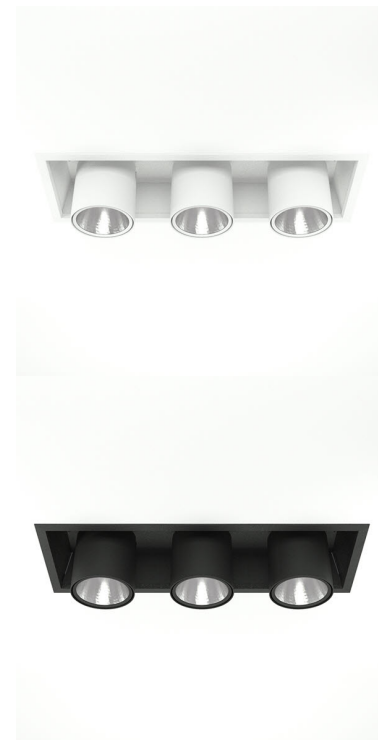

# FLEX III 3000, 930 (BBBL), WIDE FLOOD, GREY

ITAB

- ✓ Moderne og minimalistisk downlight som bevarer et rent uttrykk i himlingen.
- ✓ Tilgjengelig i forskjellige lumenpakker
- ✓ Verktøyfri installasjon
- ✓ Tilgjengelig i fargene hvit, svart og grå
- ✓ Uttrekkbar og roterende

## TECHNICAL SPECIFICATION

Product Code	306-568-30
Colour	Grey
Control	On/off
CRI light colour	930 (BBBL)
Delivered lumen output lm	3 x 2800
Driver	Stand alone, included
EEL	E
Light distribution	Wide flood
Lightsource	LED COB
Mains input voltage	220-240 V
Measurements A	202
Measurements B	179
Measurements C	523
Measurements D	70
Mounting	Recessed
Position	360°/60°
Lifetime	L80 B10, 50.000h
Protection	IP 20, class III
Sawing instructions x	177
Sawing instructions y	512
Start Time	Instant
System power W	3 x 24,3
Unit	mm
Weight	2.8

A= 202mm  
B= 179mm  
C= 523mm  
D= 70mm

Spot	Medium	Flood	Wide Flood
14°	27°	38°	56°
m	ø	m	ø
1.0	0.25	1.0	0.48
2.0	0.49	2.0	0.95
3.0	0.74	3.0	1.43
1.0	0.69	1.0	1.07
2.0	1.39	2.0	2.14
3.0	2.08	3.0	3.22

177 x 512mm