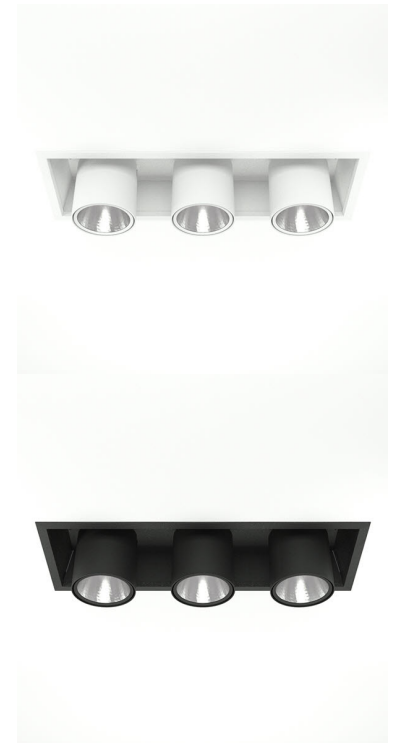

FLEX III 3000, 930 (BBBL), WIDE FLOOD, BLACK

ITAB

- ✓ Moderne og minimalistisk downlight som bevarer et rent uttrykk i himlingen.
- ✓ Tilgjengelig i forskjellige lumenpakker
- ✓ Verktøyfri installasjon
- ✓ Tilgjengelig i fargene hvit, svart og grå
- ✓ Uttrekkbar og roterende

TECHNICAL SPECIFICATION

Product Code	306-568-20
Colour	Black
Control	On/off
CRI light colour	930 (BBBL)
Delivered lumen output lm	3 x 2800
Driver	Stand alone, included
EEL	E
Light distribution	Wide flood
Lightsource	LED COB
Mains input voltage	220-240 V
Measurements A	202
Measurements B	179
Measurements C	523
Measurements D	70
Mounting	Recessed
Position	360°/60°
Lifetime	L80 B10, 50.000h
Protection	IP 20, class III
Sawing instructions x	177
Sawing instructions y	512
Start Time	Instant
System power W	3 x 24,3
Unit	mm
Weight	2.8

A= 202mm
B= 179mm
C= 523mm
D= 70mm

Spot		Medium		Flood		Wide Flood	
14°		27°		38°		56°	
m	ø	m	ø	m	ø	m	ø
1.0	0.25	1.0	0.48	1.0	0.69	1.0	1.07
2.0	0.49	2.0	0.95	2.0	1.39	2.0	2.14
3.0	0.74	3.0	1.43	3.0	2.08	3.0	3.22

177 x 512mm