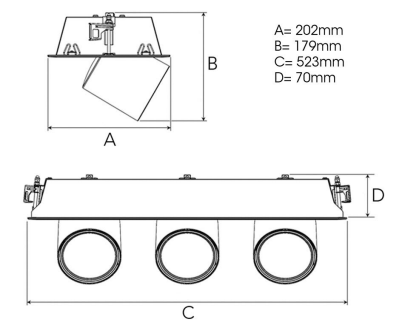

TECHNICAL SPECIFICATION

Product Code	306-568-20
Colour	Black
Control	On/off
CRI light colour	930 (BBBL)
Delivered lumen output lm	3 x 2800
Driver	Stand alone, included
EEL	E
Light distribution	Wide flood
Lightsource	LED COB
Mains input voltage	220-240 V
Measurements A	202
Measurements B	179
Measurements C	523
Measurements D	70
Mounting	Recessed
Position	360°/60°
Lifetime	L80 B10, 50.000h
Protection	IP 20, class III
Sawing instructions x	177
Sawing instructions y	512
Start Time	Instant
System power W	3 x 24,3
Unit	mm
Weight	2.8

A= 202mm
B= 179mm
C= 523mm
D= 70mm

Spot		Medium		Flood		Wide Flood	
14°		27°		38°		56°	
m	ø	m	ø	m	ø	m	ø
1.0	0.25	1.0	0.48	1.0	0.69	1.0	1.07
2.0	0.49	2.0	0.95	2.0	1.39	2.0	2.14
3.0	0.74	3.0	1.43	3.0	2.08	3.0	3.22

177 x 512mm